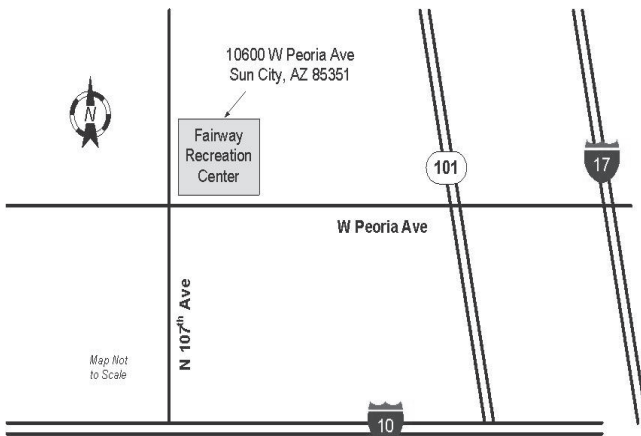

Schedule: 9:00 am - Registration opens. Enter contests until noon.

9:30 am - Business Meeting

- Treasurer Report
- Tucson survey report
- Best of Show Award
- 2019 convention update - Frank Baker
- Mini Meets / Phoenix
- Thunderbird update - Don Stewart
- RimRock meeting and more

11:00 am - CLINIC: Bruce Petrarca - “ AP Advisory Team”

11:45 am - Free lunch and a movie - **George Sellios “ Franklin & South Manchester Railroad”**

1:00 pm - CLINIC: Doc Schafer - “**JMRI for Operations**”

2:00 pm - CLINIC: Steve Van Goor - “**Decoder installation / sound**”

3:15 pm - Announce contest winners, door prize drawings.

Contests: A complete line up of NMRA contests is planned. We are including Levity, Favorite Train and the ever popular photo contest. The Favorite Train subject will be “ **GONDOLA CARS**”. Levity will be “**COKE CAR**”. Trains are a maximum of ten plus a locomotive. Bring your favorite model for the popular vote Favorite model contest and share it with other attendees. You must be a member of the NMRA to enter contests.

NEW: Best of Show award prize ($25) and RPM room

Swap Meet: Tables will be available at 8:30 AM after the sellers’ registration is paid. AZ Division Swap Table fee: Free—for members and AZ Division Swap Table fee: $ 10.00 (per table) for non-members. *Make a quality donation to the door prize fund and the fee is waived.

Info on the web:

www.AzDiv-nmra.org

You do not have to be a member to attend - Come join us!

SATURDAY, MAR. 31, 2018

SUN CITY, ARIZONA

Depot: Sun City Model Railroad Club, NE Corner of 107th Ave. and Peoria Ave. Sun City, AZ

Directions: From I-17, Take I-10 West to 101 N. Exit Peoria ave. Westbound. The Sun City building is located on the NE corner of 107th Ave. and Peoria Ave.

Support your local hobby Shop!

BRING A FRIEND AND A CONTEST ENTRY TO THE ARIZONA DIVISION MEET!